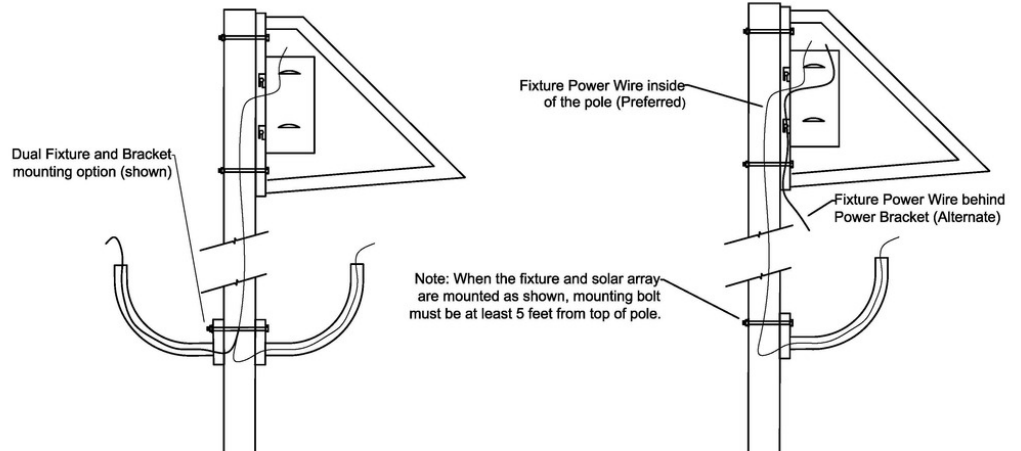

SH BRACKET

SOLAR FIXTURE BRACKETS

SH - Side of Pole Horn Bracket

SEPCO Solar Lighting Fixture Brackets are used with complete solar lighting systems to complete the system and allow for mounting the fixtures to a pole or ground mounting for some applications.

The Side of Pole Horn Bracket (SH) is a short 10" upsweep bracket used to mount a flood fixture on a pole or wall. The wire can be routed inside the pole and into the back of the bracket foot for no exposed wiring. Brackets are standard in brushed aluminum but can be powder coated to match the fixture color.