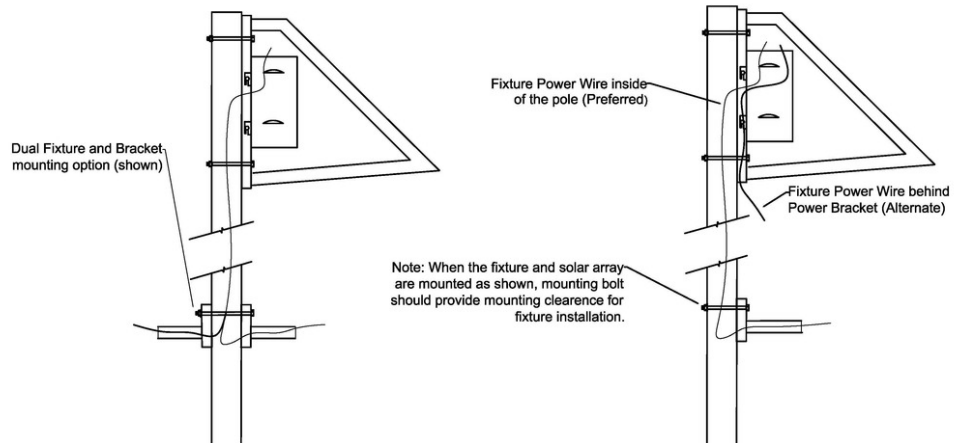

### ST - Side of Pole Tenon Bracket

SEPCO Solar Lighting Fixture Brackets are used with complete solar lighting systems to complete the system and allow for mounting the fixtures to a pole or ground mounting for some applications.

The Side of Pole Tenon Bracket (ST) is a short straight bracket arm for close to pole installations. The bracket is available in 5" and 24" lengths. The wire can be routed inside the pole and into the back of the bracket foot for no exposed wiring. Brackets are standard in brushed aluminum but can be powder coated to match the fixture color.